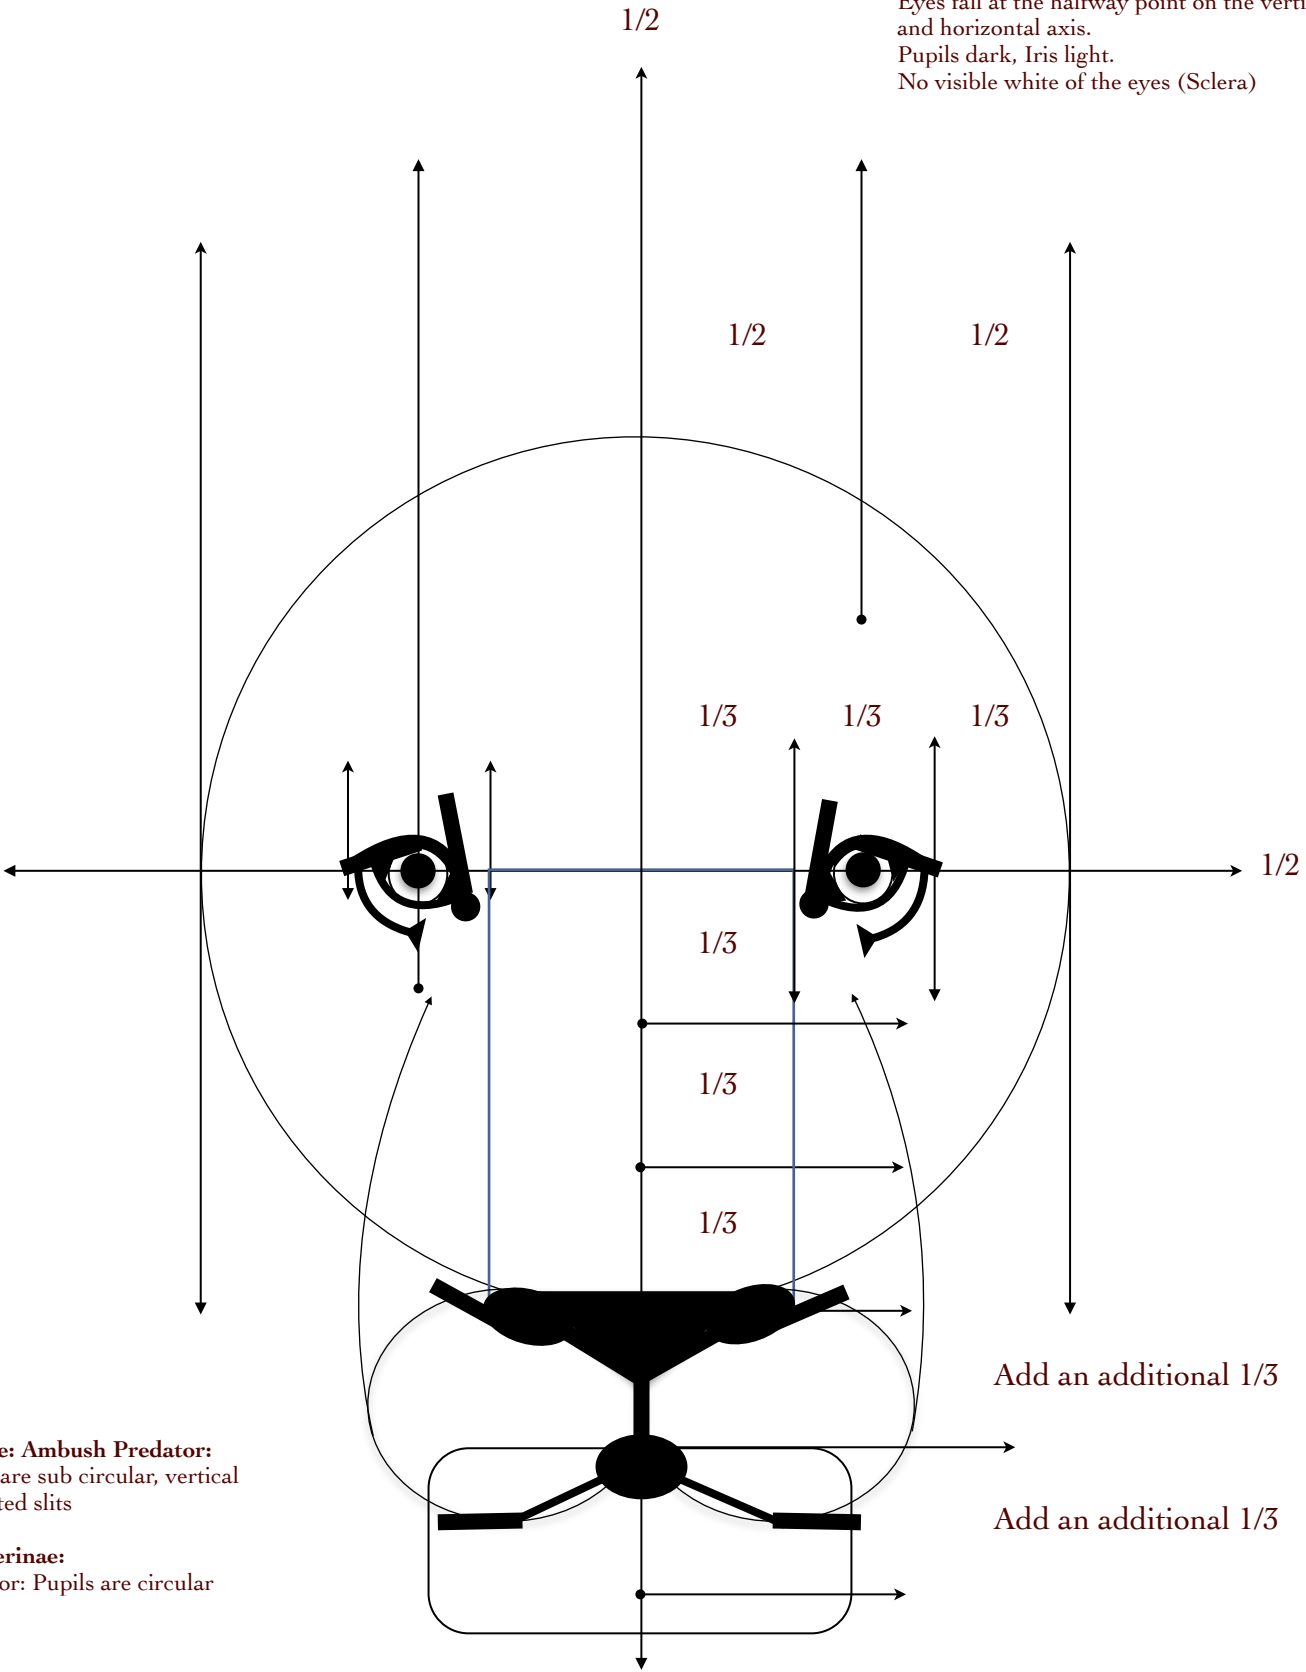

Eyes fall at the halfway point on the vertical and horizontal axis.
 Pupils dark, Iris light.
 No visible white of the eyes (Sclera)

Felinae: Ambush Predator:
 Pupils are sub circular, vertical elongated slits

Pantherinae:
 Predator: Pupils are circular

Add an additional 1/3

Add an additional 1/3

Idealized Proportion: Panthera Leo

Animalia Anatomicae